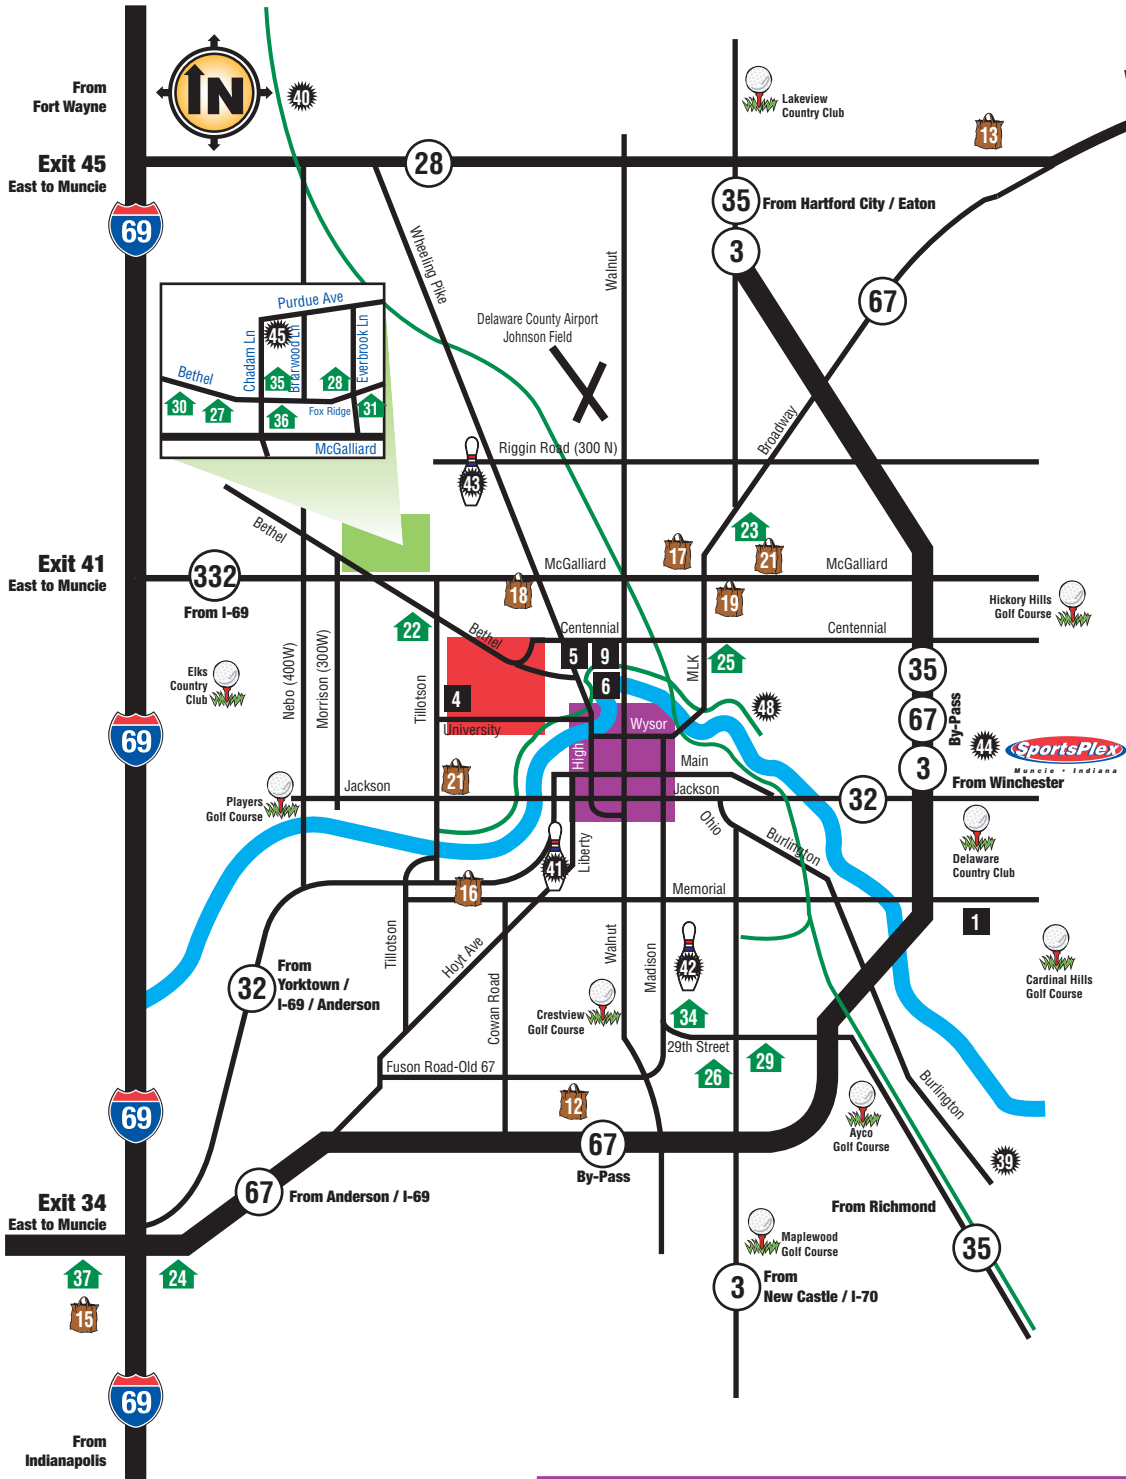

**INDIANA VISITORS BUREAU**  
**425 North High Street**  
**Muncie, Indiana 47305**

- Tour & Leisure**
- Academy of Model Aeronautics & Museum
  - Muncie Visitor's Bureau (See Downtown Map)
  - Ball State Museum of Art (See BSU Map)
  - Christy Woods (See BSU Map)
  - Delaware County Fairgrounds
  - E. B. & Bertha C. Ball Center
  - Emens Auditorium (See BSU Map)
  - Historical Resources Center (See Downtown Map)
  - Minnetrista/Oakhurst Gardens
  - Moore-Youse Historical Museum (See Downtown Map)
  - Muncie Children's Museum (See Downtown Map)

- Shopping**
- Old 67 Antique Mall
  - Patrick Gallery
  - F.B. Fogg (See Downtown Map)
  - Great American Flea Market
  - Glass AND More
  - Muncie Mall
  - Northwest Plaza
  - Off-Broadway Antique Mall
  - University Village Shopping District (See BSU Map)
  - Bargain Hunter's Flea Market

- Lodging - Hotel/Motel**
- Best Western Muncie
  - BestWay Inn
  - Budget Inn (Daleville)
  - Budget Inn (Muncie)
  - Budget Motel
  - Fairfield Inn
  - Days Inn
  - Econo Motel
  - Holiday Inn Express
  - Lees Inn
  - Muncie Inn (See Downtown Map)
  - Pittenger Student Center Hotel (See BSU Map)
  - Passport Inn
  - Signature Inn
  - Super 8 Motel (Muncie)
  - Value Motel (Daleville)
  - River Gardens B & B (See Reservoir Map)

- Convention & Conference Facilities**
- Horizon Convention Center (See Downtown Map)
  - BSU/Alumni Conference Center (See BSU Map)
  - Pittenger Conference Center (See BSU Map)
  - Cornerstone Center for the Arts